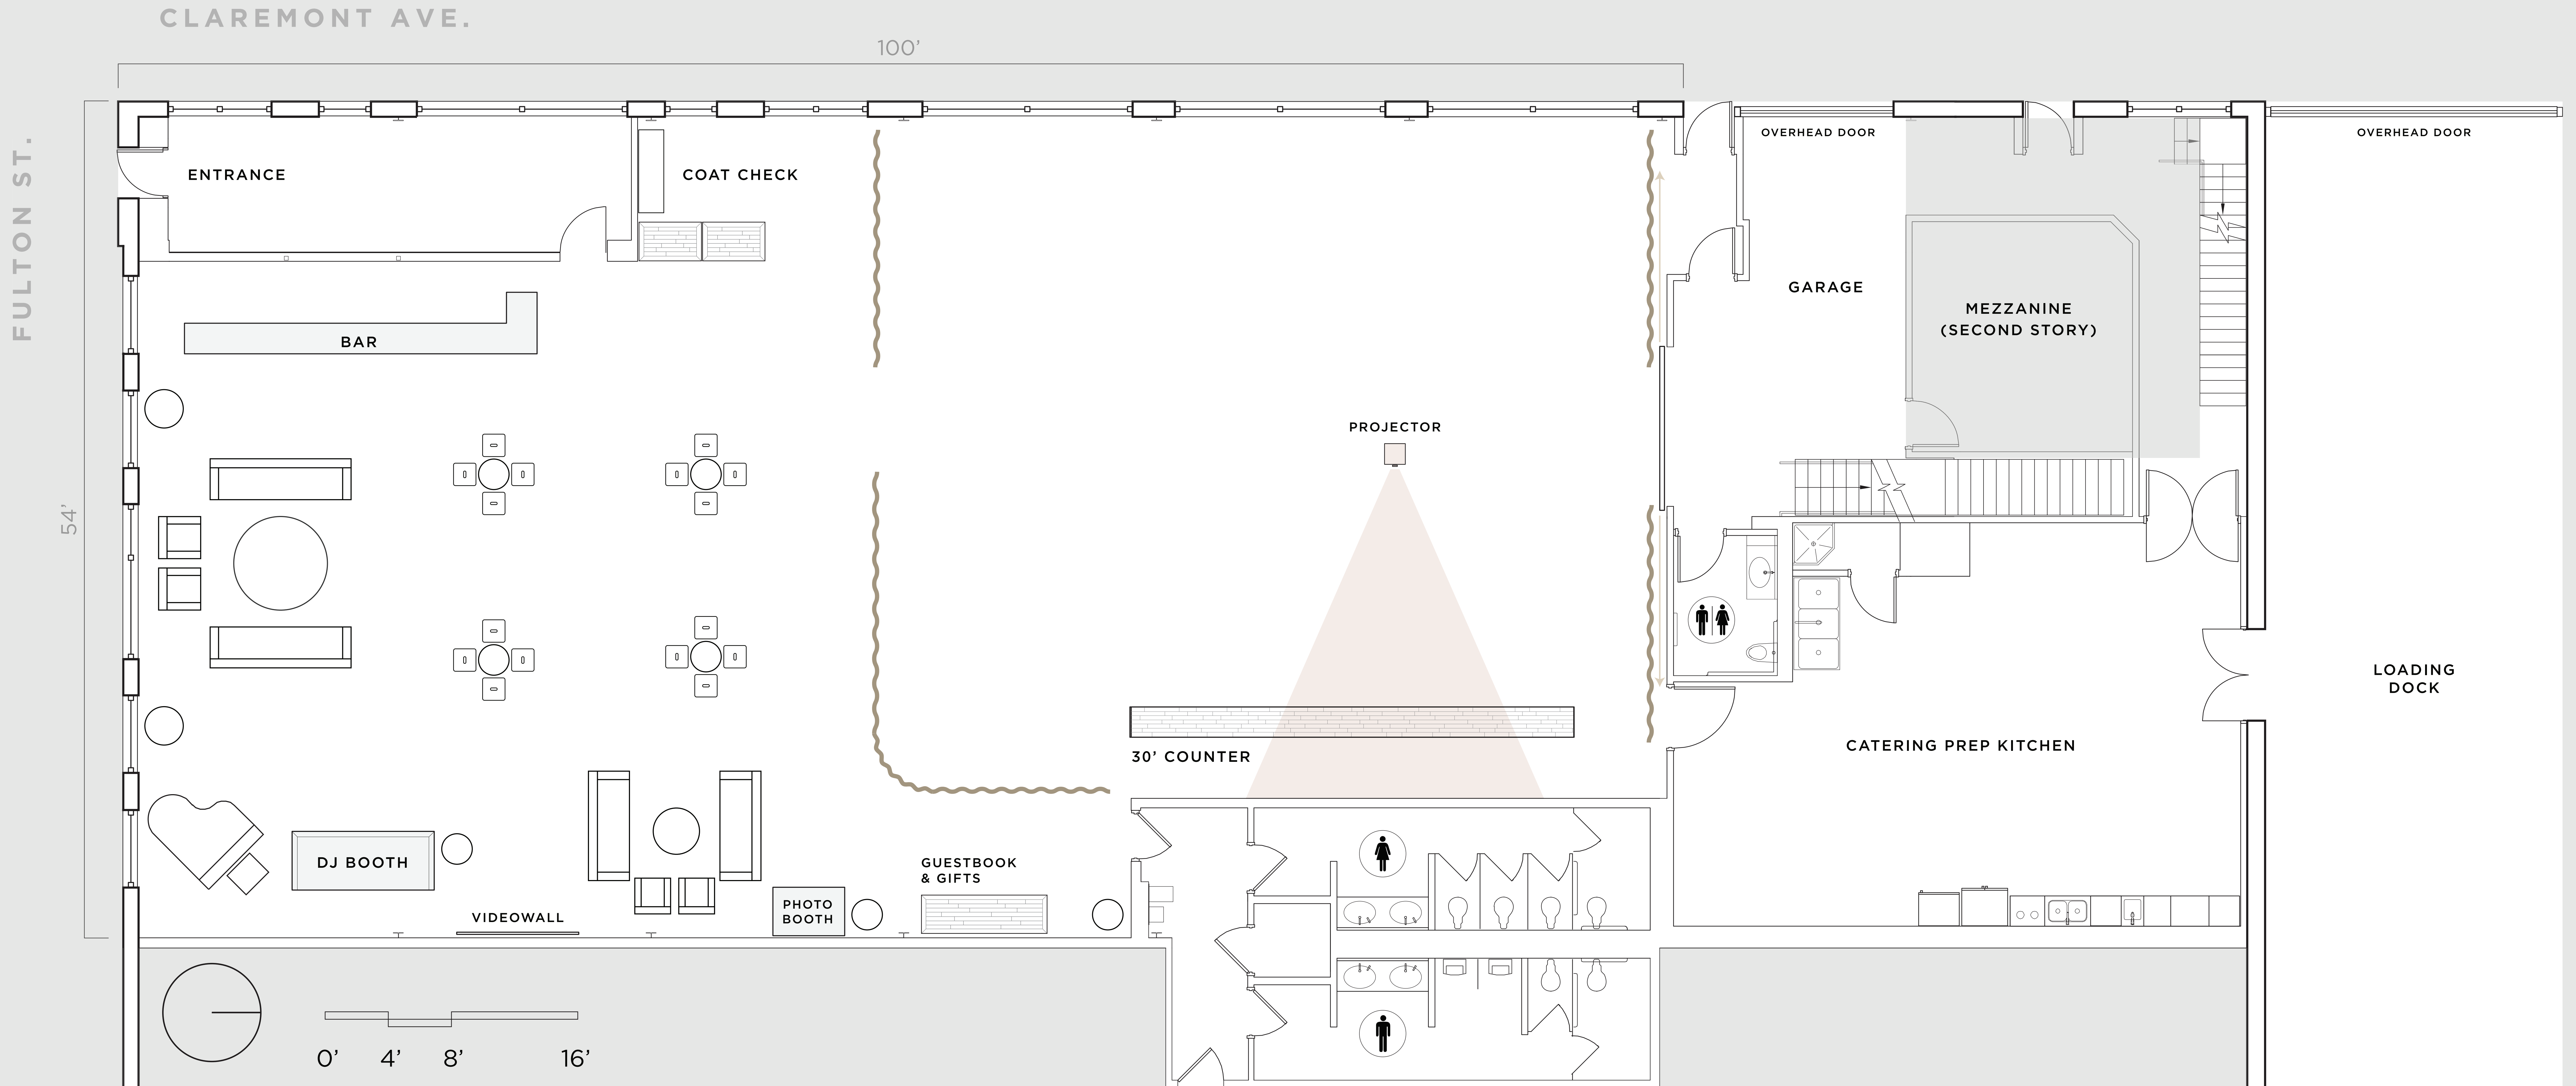

INVENTORY

4  *four ft. tables*

200  *black tolix chairs*

8  *adjustable height 24" cocktail rounds*

25  *eight ft. tables*

16  *black tolix stools*

2  *adjustable height 30" cocktail rounds*

2324 W FULTON ST
CHICAGO, IL 60612
WWW.OVATIONCHICAGO.COM
INFO@OVATIONCHICAGO.COM

CEREMONY

44

guests

SOCIAL DISTANCING

NOTES

CHAIRS FACING *west* ↑
- chairs spaced for social distancing

2324 W FULTON ST
CHICAGO, IL 60612
WWW.OVATIONCHICAGO.COM
INFO@OVATIONCHICAGO.COM

CLAREMONT AVE.

100'

FULTON ST.

CEREMONY

50

guests

SOCIAL DISTANCING

NOTES

- CHAIRS FACING *north* →
- chairs spaced for social distancing
 - chairs in pairs intended for cohabitating guests
 - more chairs set out than guests to encourage distancing

CEREMONY
152
guests

NOTES

CHAIRS FACING *west* ↑
- half round pattern

2324 W FULTON ST
CHICAGO, IL 60612
WWW.OVATIONCHICAGO.COM
INFO@OVATIONCHICAGO.COM

CEREMONY
152
guests

NOTES

- CHAIRS FACING *west*** ↑
- the sun sets in the windows guests are facing
 - for guest counts higher than 152, chairs must face north