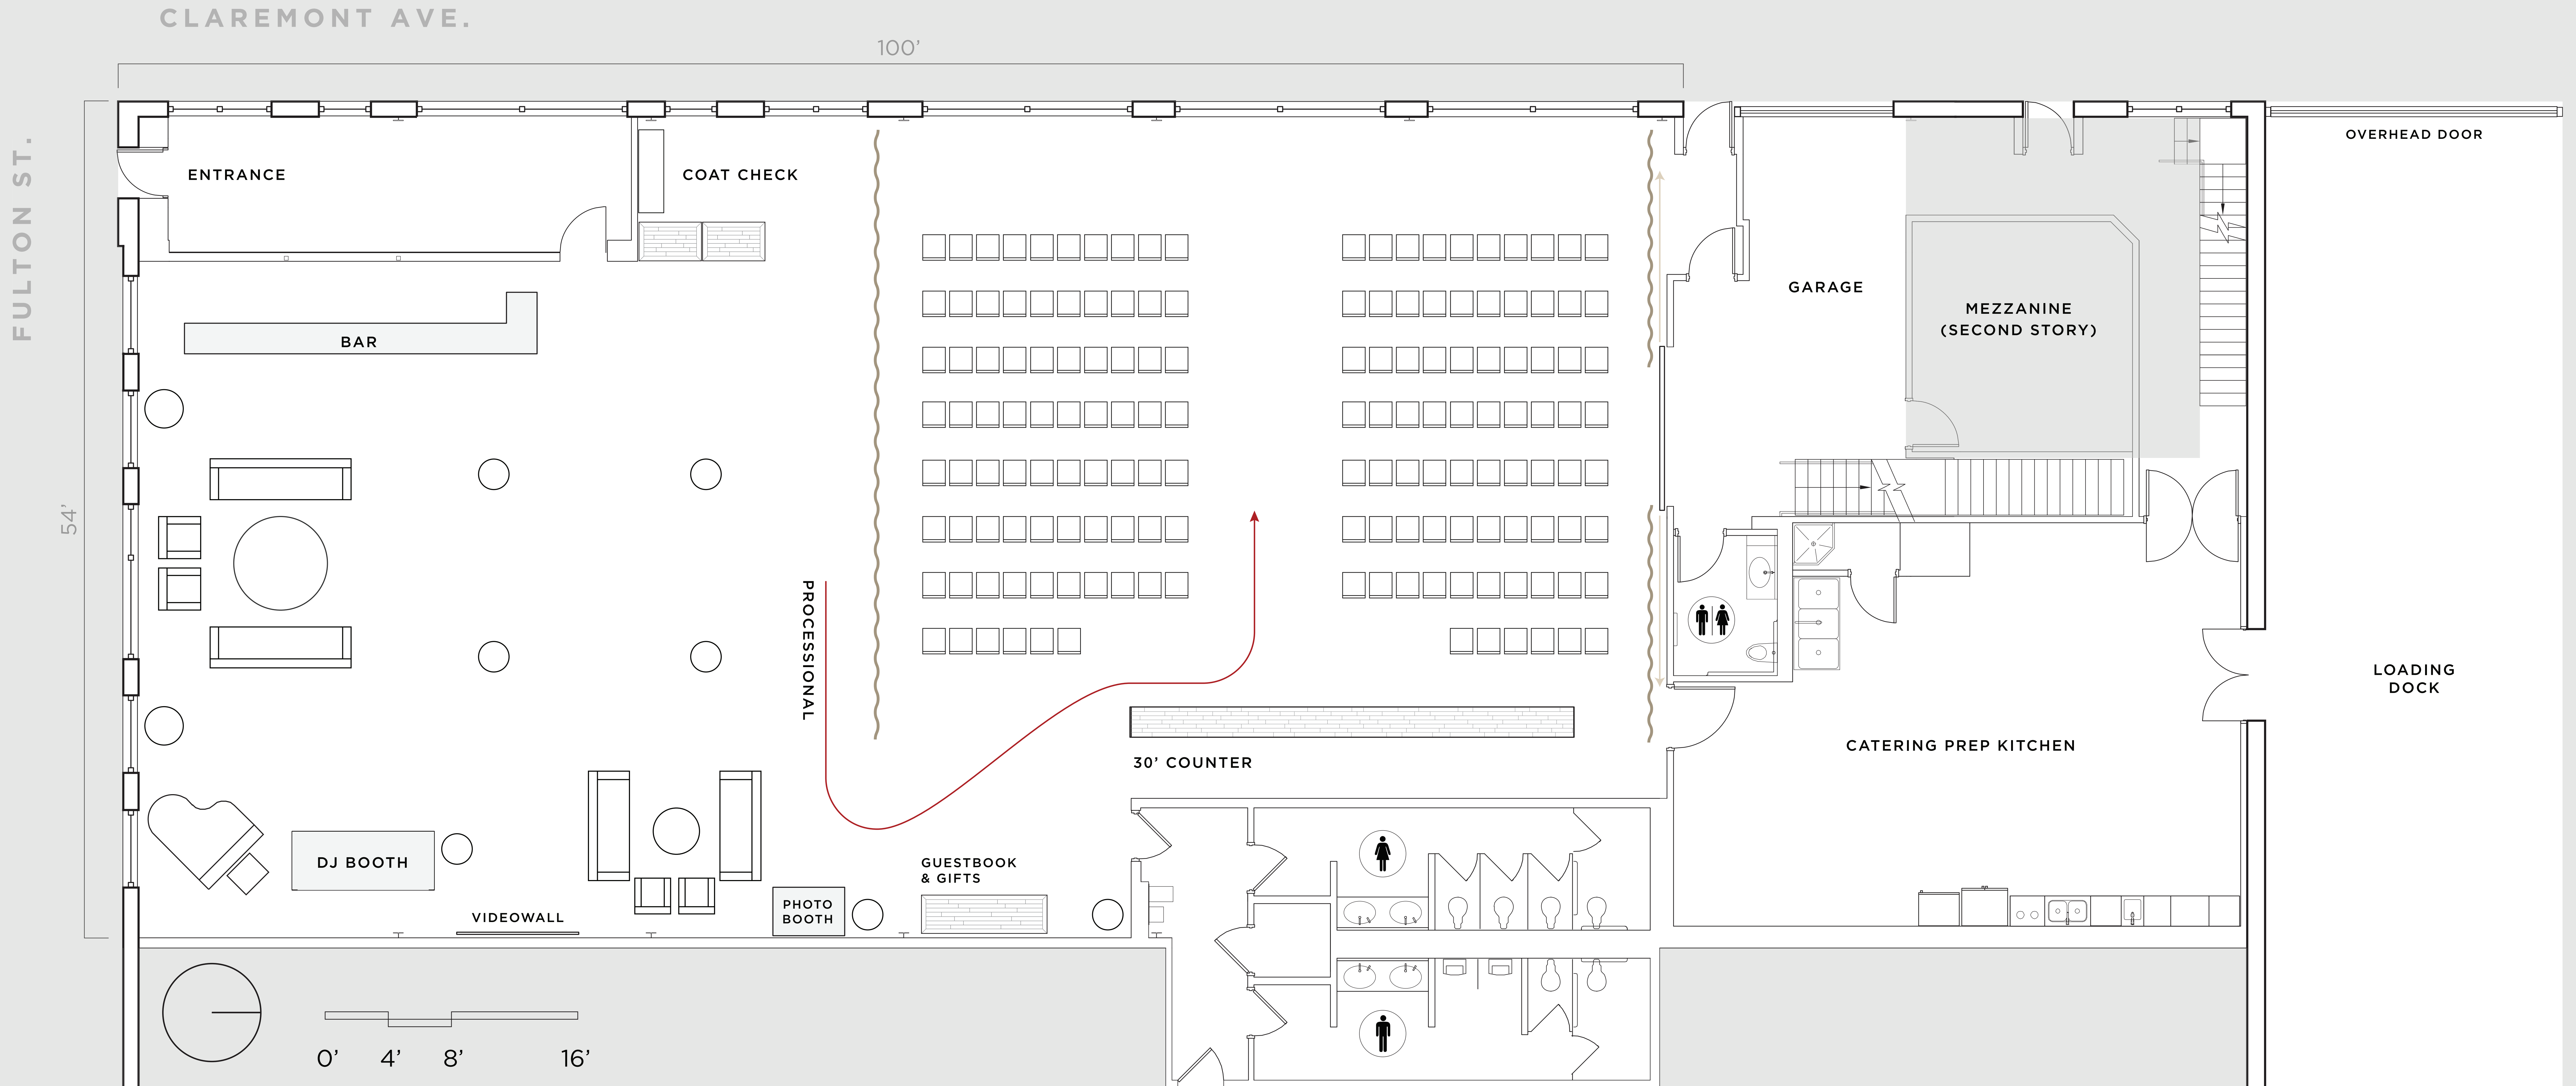

CEREMONY
152
guests

NOTES

1. **CHAIRS FACING *west*** ↑
2. the sun sets in the windows guests are facing
   - for guest counts higher than 152, chairs must face north

2324 W FULTON ST
CHICAGO, IL 60612
WWW.OVATIONCHICAGO.COM
INFO@OVATIONCHICAGO.COM