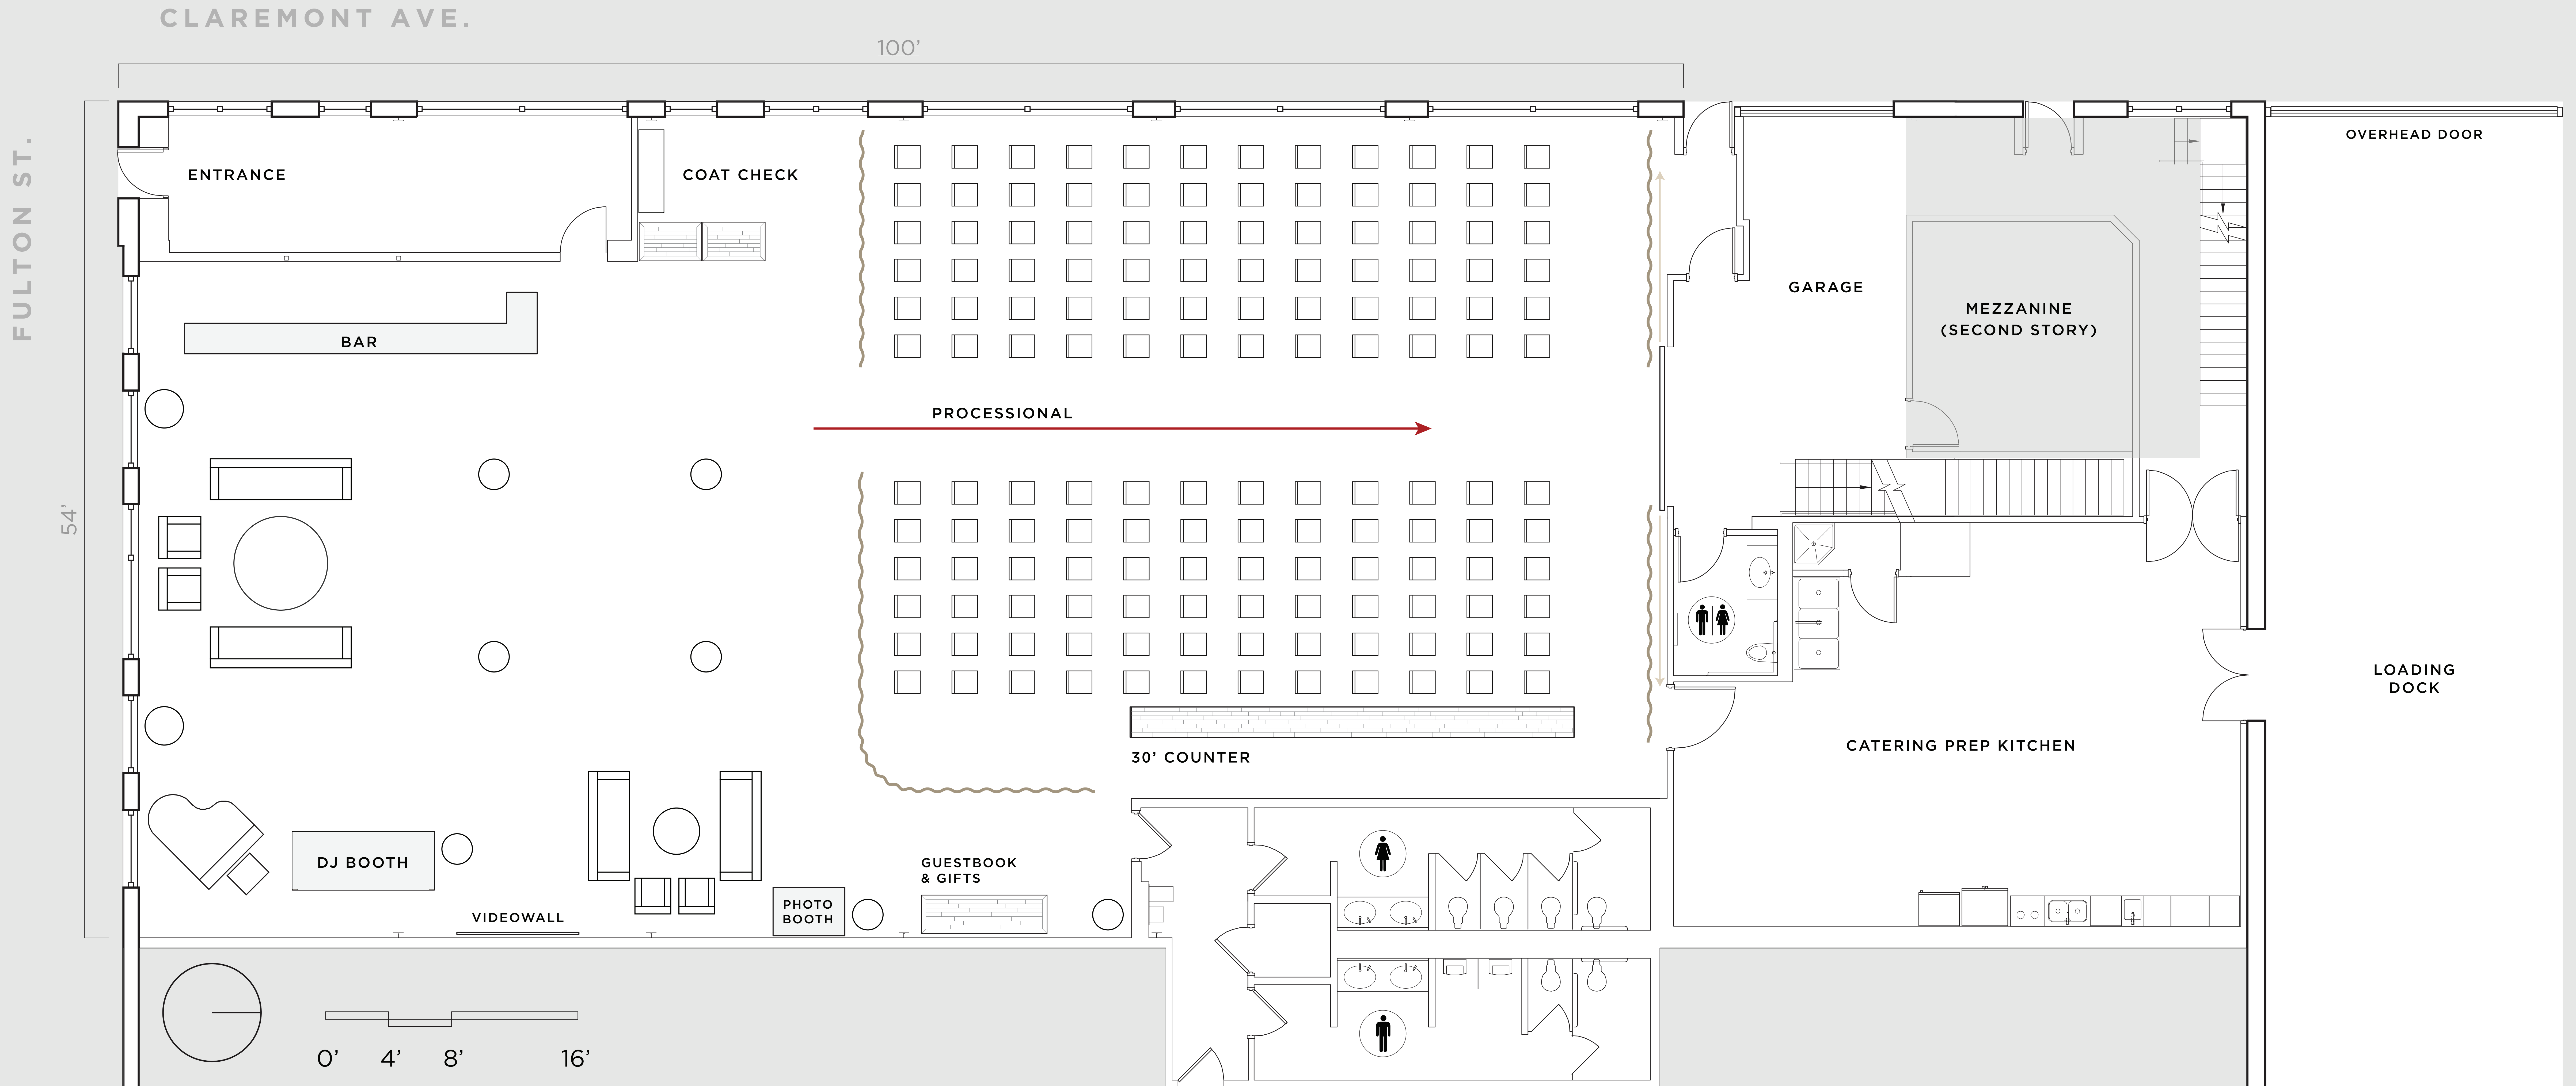

100'

FULTON ST.

CEREMONY

50

guests

SOCIAL DISTANCING

NOTES

- CHAIRS FACING *north* →
- chairs spaced for social distancing
 - chairs in pairs intended for cohabitating guests
 - more chairs set out than guests to encourage distancing

CEREMONY
152
guests

NOTES

CHAIRS FACING *west* ↑
- half round pattern

2324 W FULTON ST
CHICAGO, IL 60612
WWW.OVATIONCHICAGO.COM
INFO@OVATIONCHICAGO.COM

CEREMONY
152
guests

NOTES

- CHAIRS FACING *west*** ↑
- the sun sets in the windows guests are facing
 - for guest counts higher than 152, chairs must face north