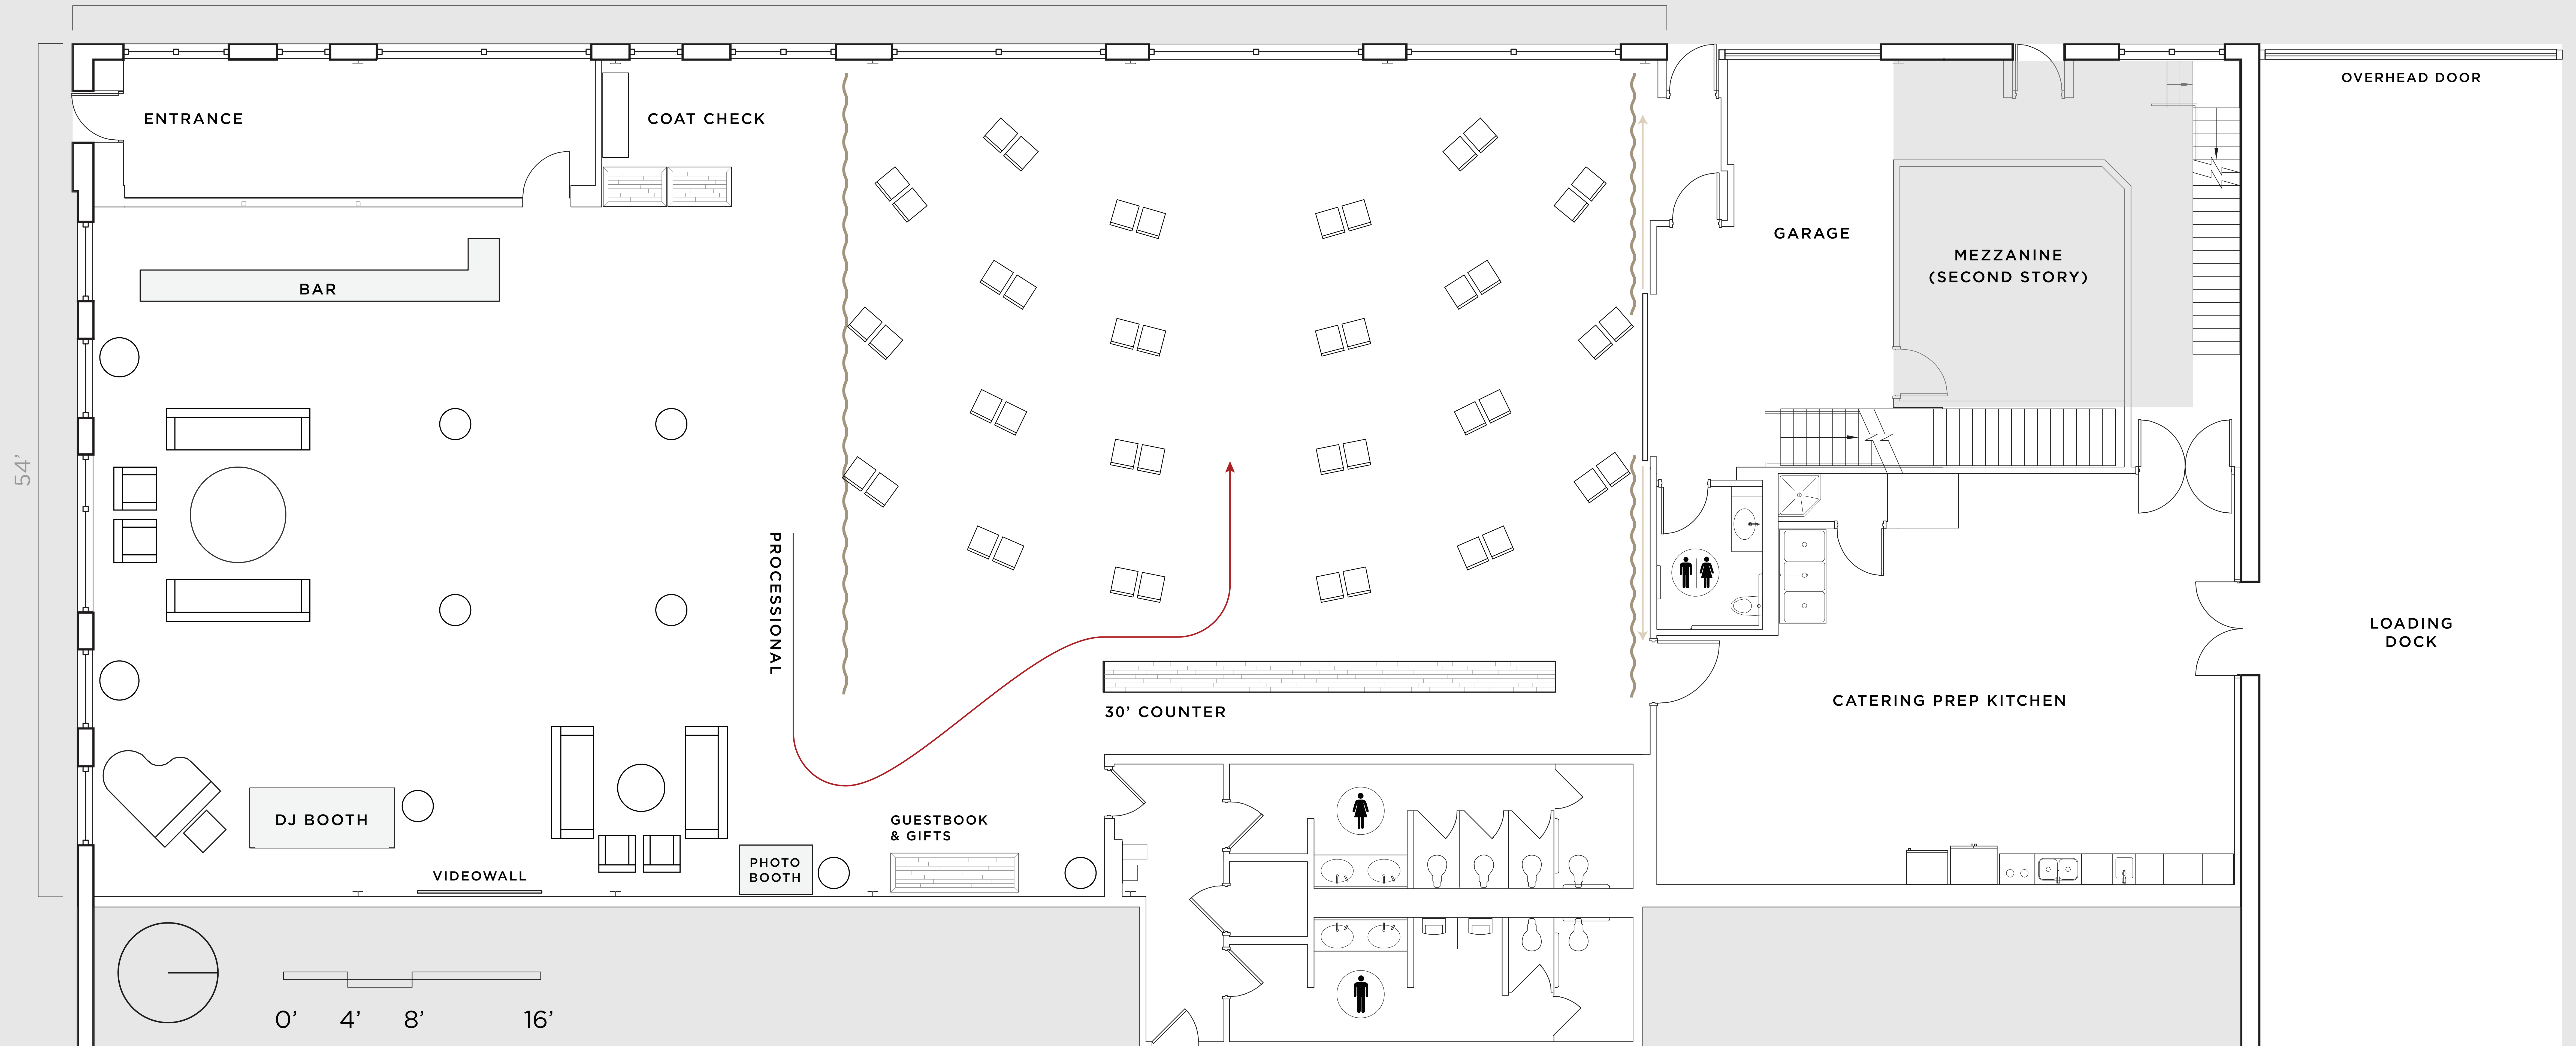

CEREMONY

44

guests

SOCIAL DISTANCING

NOTES

CHAIRS FACING *west* ↑
- chairs spaced for social distancing

2324 W FULTON ST
CHICAGO, IL 60612
WWW.OVATIONCHICAGO.COM
INFO@OVATIONCHICAGO.COM

CLAREMONT AVE.

100'

FULTON ST.

CEREMONY

50

guests

SOCIAL DISTANCING

NOTES

- CHAIRS FACING *north* →
- chairs spaced for social distancing
 - chairs in pairs intended for cohabitating guests
 - more chairs set out than guests to encourage distancing

CEREMONY
152
guests

NOTES

CHAIRS FACING *west* ↑
- half round pattern

2324 W FULTON ST
CHICAGO, IL 60612
WWW.OVATIONCHICAGO.COM
INFO@OVATIONCHICAGO.COM

CEREMONY
152
guests

NOTES

- CHAIRS FACING *west*** ↑
- the sun sets in the windows guests are facing
 - for guest counts higher than 152, chairs must face north