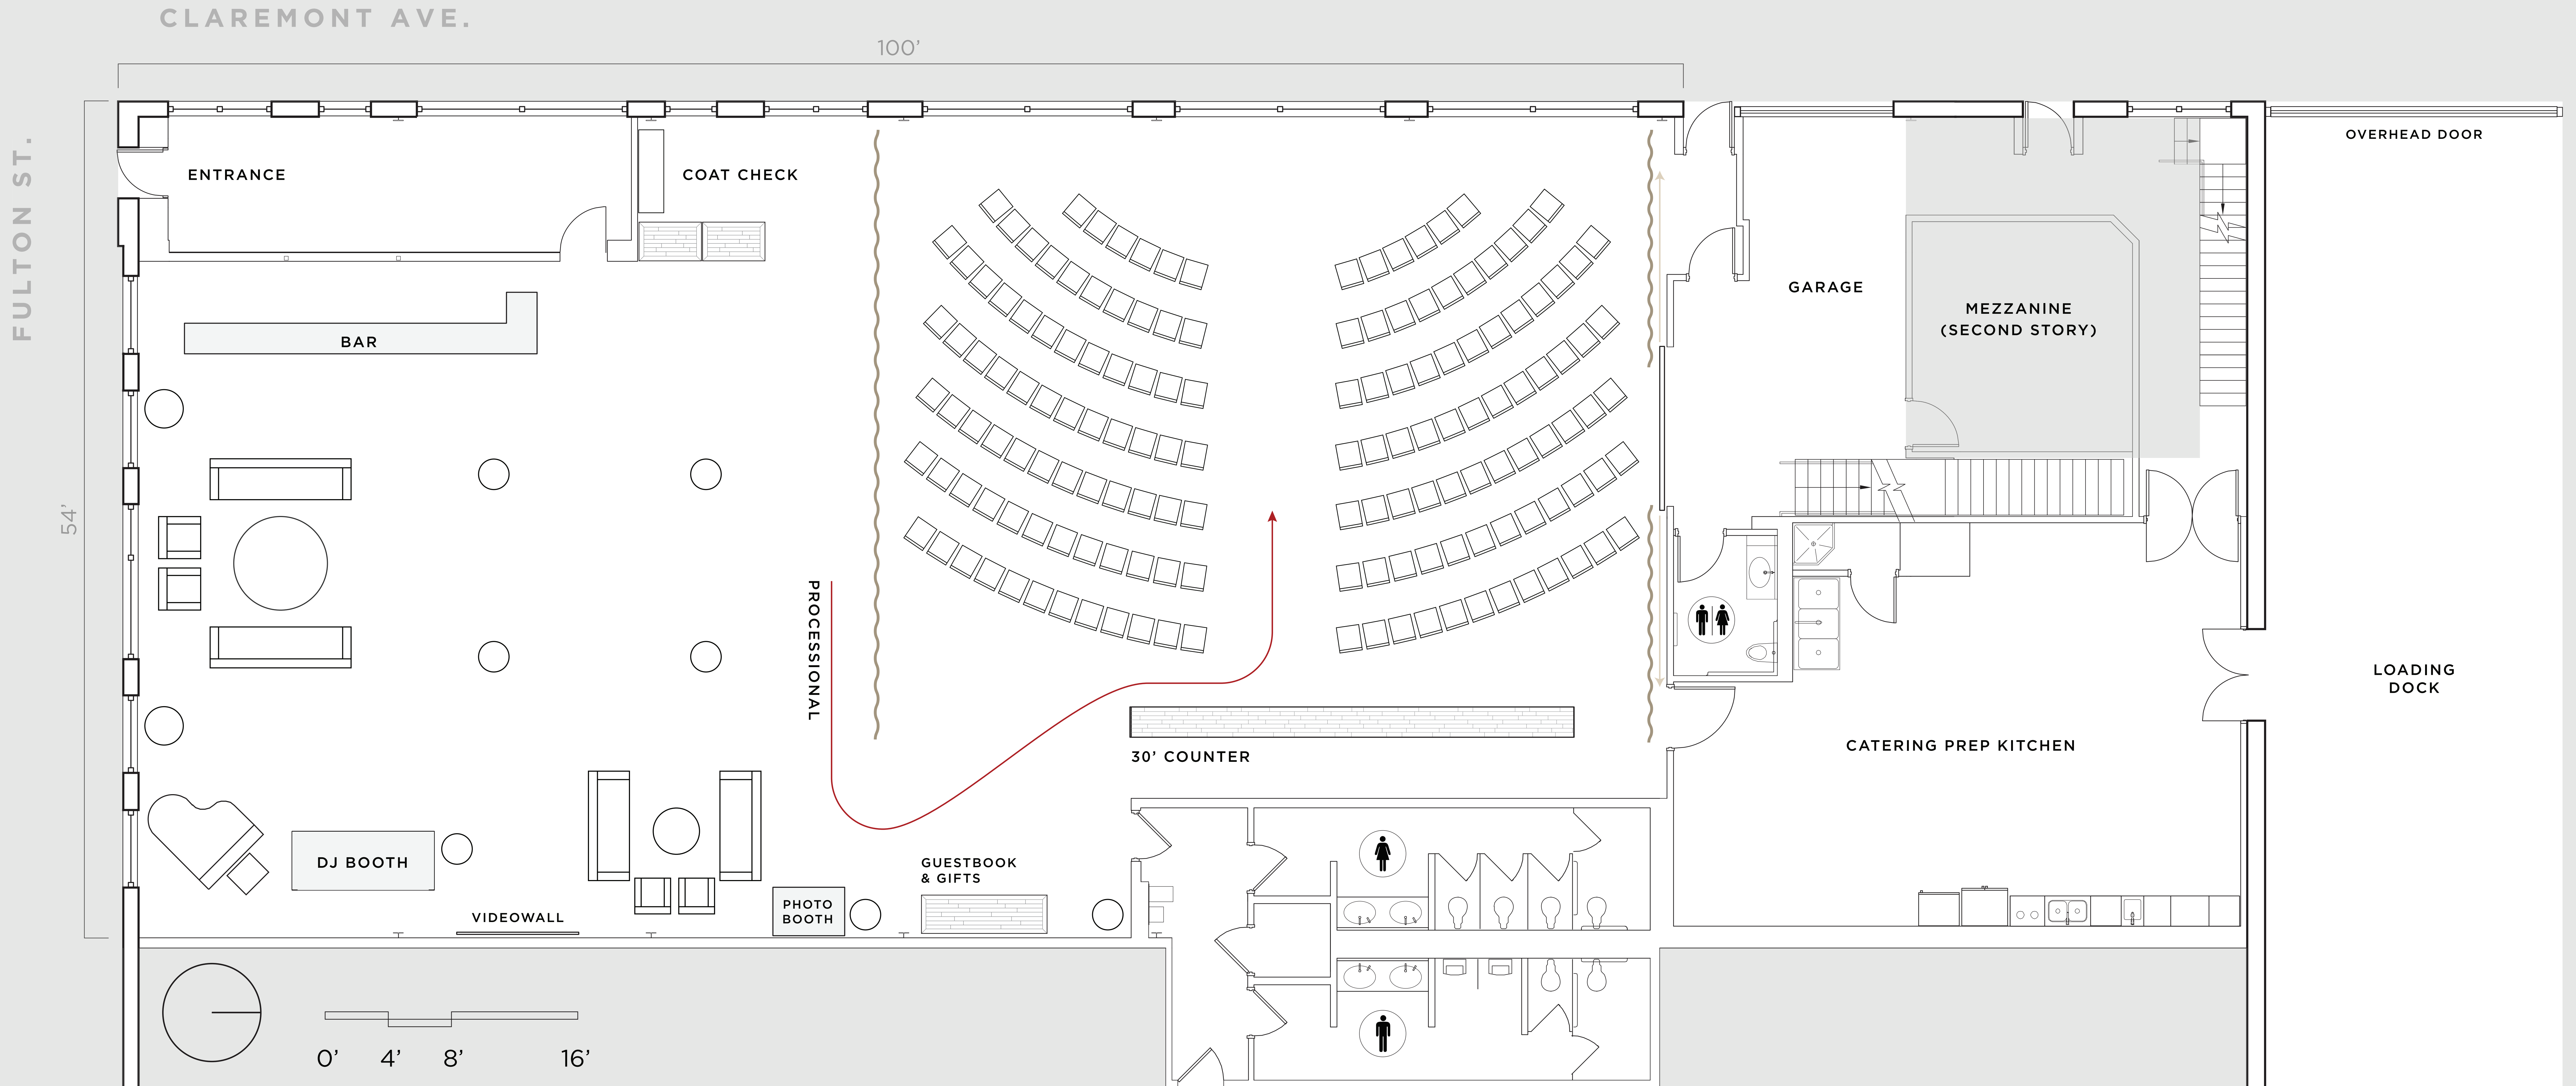

CEREMONY

44

guests

SOCIAL DISTANCING

NOTES

CHAIRS FACING *west* ↑
- chairs spaced for social distancing

2324 W FULTON ST
CHICAGO, IL 60612
WWW.OVATIONCHICAGO.COM
INFO@OVATIONCHICAGO.COM

CLAREMONT AVE.

100'

FULTON ST.

CEREMONY

50

guests

SOCIAL DISTANCING

NOTES

- CHAIRS FACING *north* →
- chairs spaced for social distancing
 - chairs in pairs intended for cohabitating guests
 - more chairs set out than guests to encourage distancing

CEREMONY
152
guests

NOTES

CHAIRS FACING *west* ↑
- half round pattern

2324 W FULTON ST
CHICAGO, IL 60612
WWW.OVATIONCHICAGO.COM
INFO@OVATIONCHICAGO.COM

CEREMONY
152
guests

NOTES

- CHAIRS FACING *west*** ↑
- the sun sets in the windows guests are facing
 - for guest counts higher than 152, chairs must face north