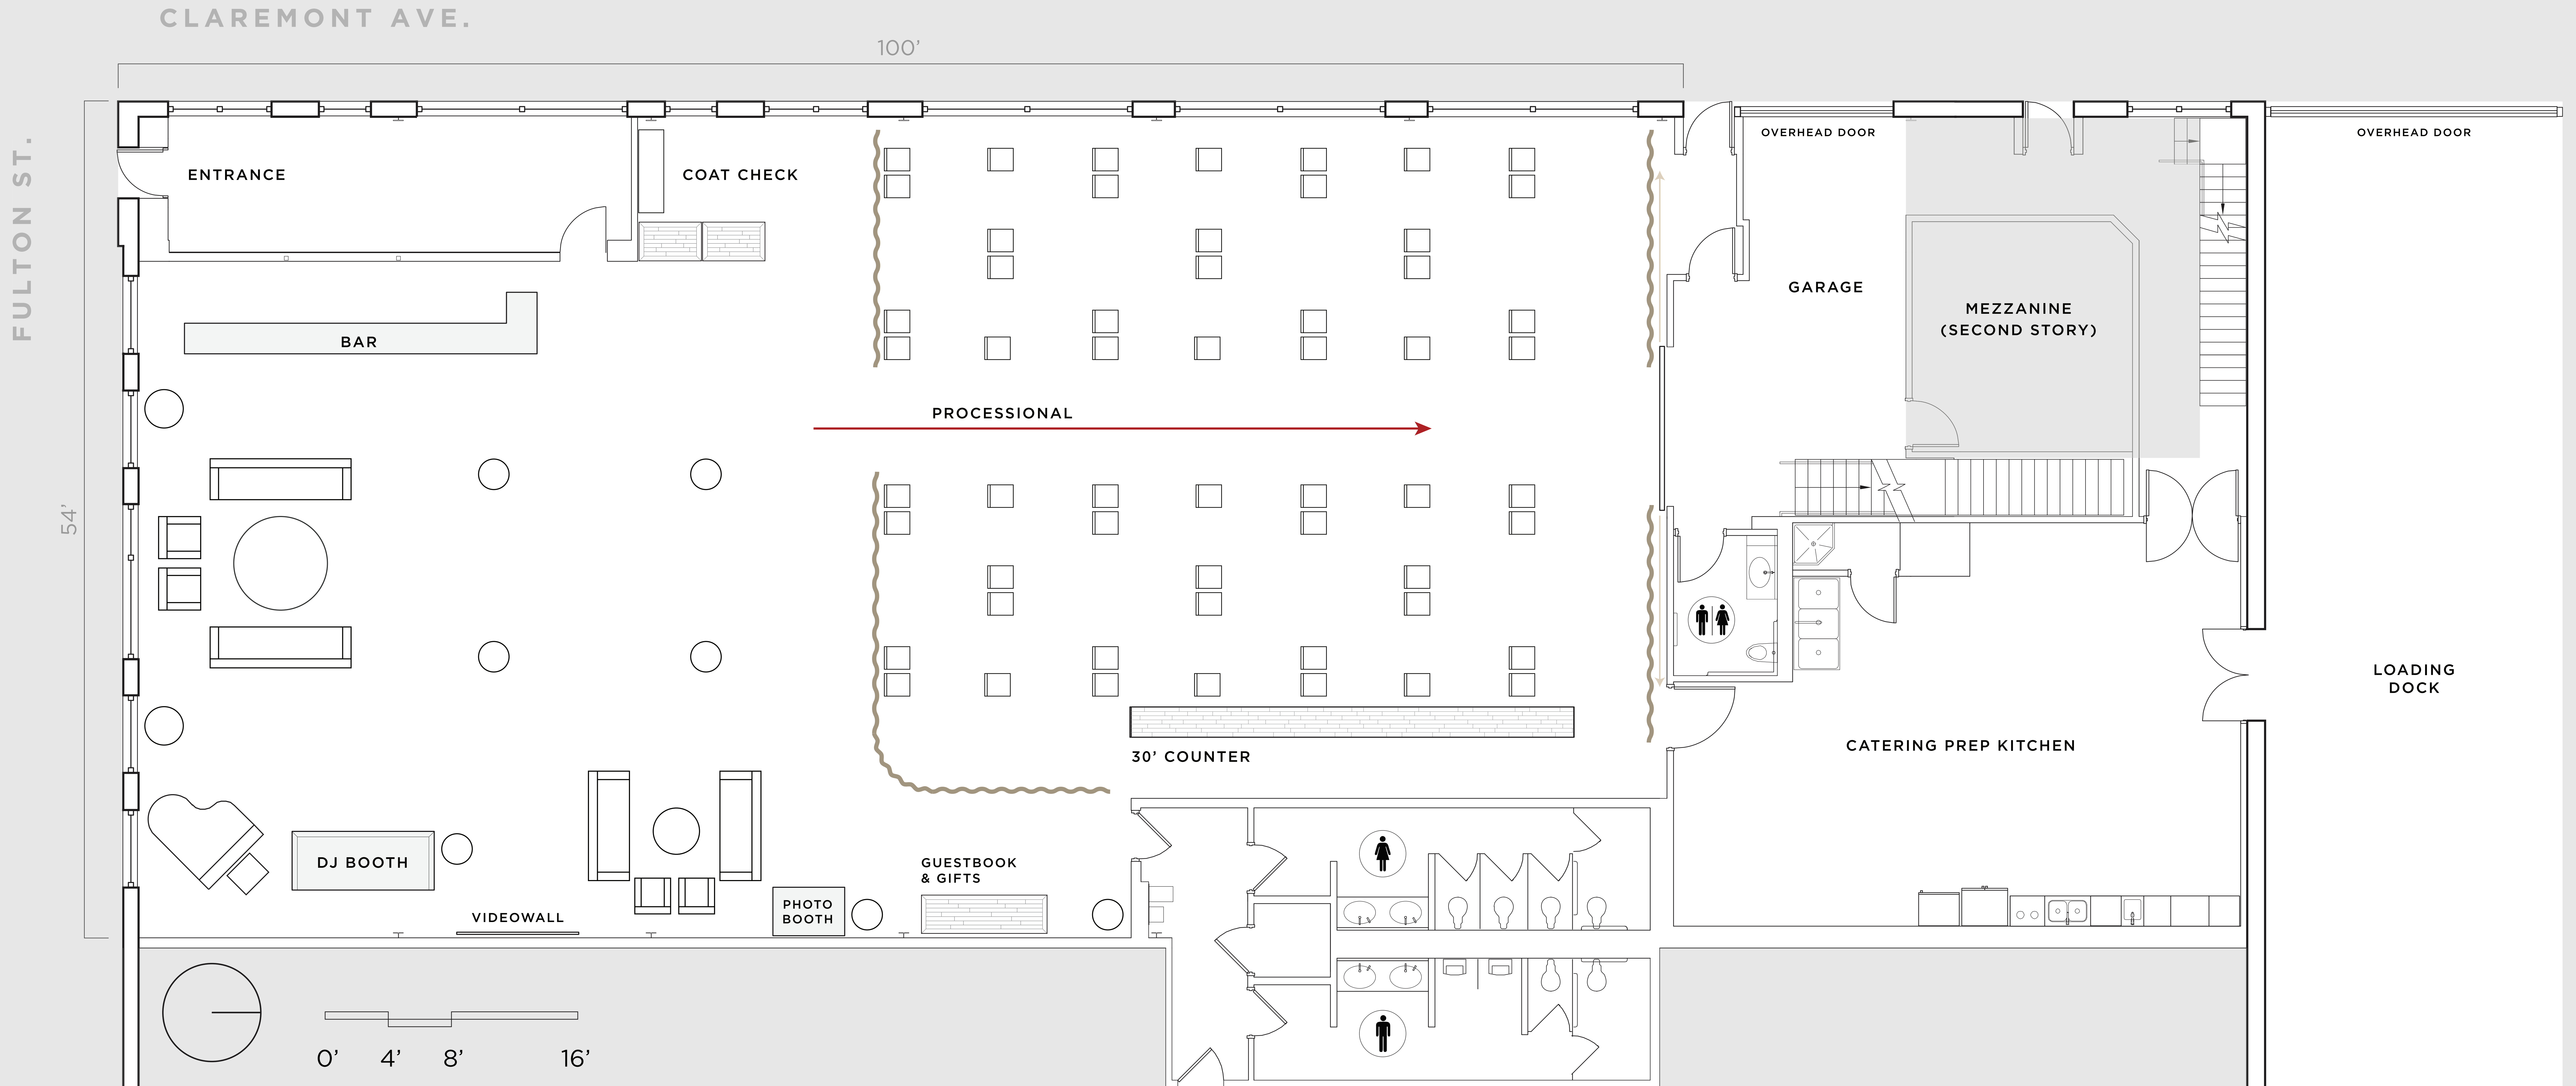

CEREMONY

50

guests

SOCIAL DISTANCING

NOTES

1. CHAIRS FACING *north* →
2. chairs spaced for social distancing
   - chairs in pairs intended for cohabitating guests
   - more chairs set out than guests to encourage distancing

2324 W FULTON ST
CHICAGO, IL 60612
WWW.OVATIONCHICAGO.COM
INFO@OVATIONCHICAGO.COM